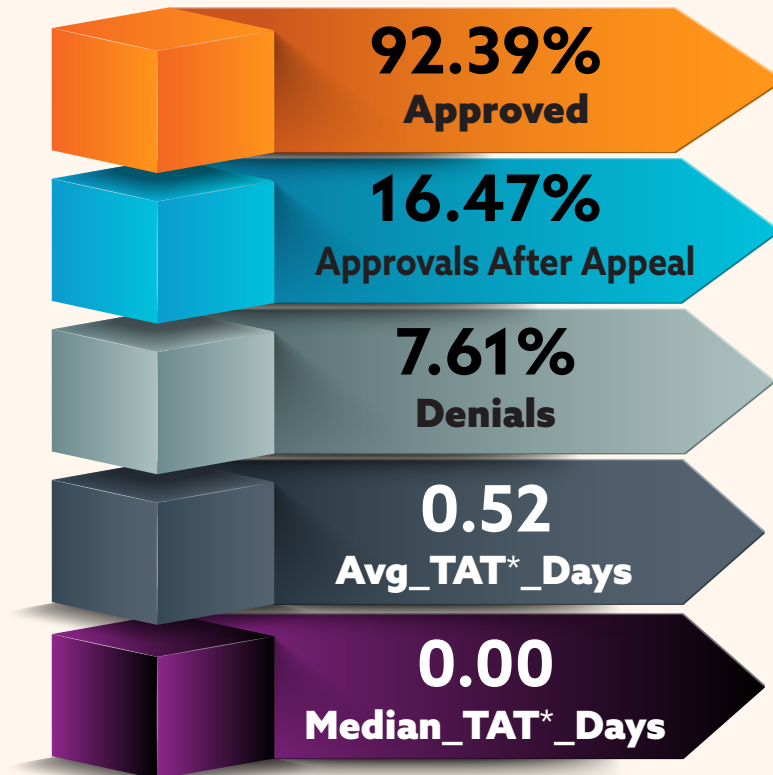

Expedited

Standard

*TAT (turnaround time)