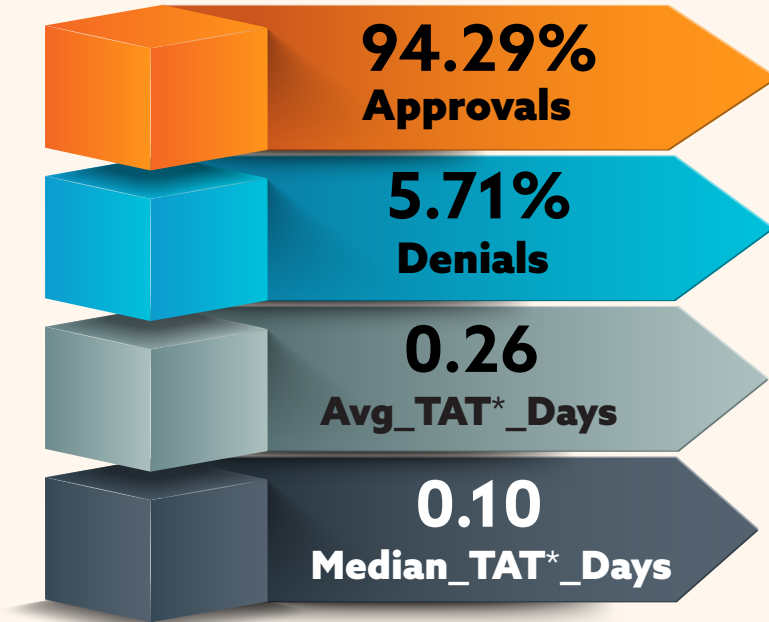

Expedited

Standard

*TAT (turnaround time)